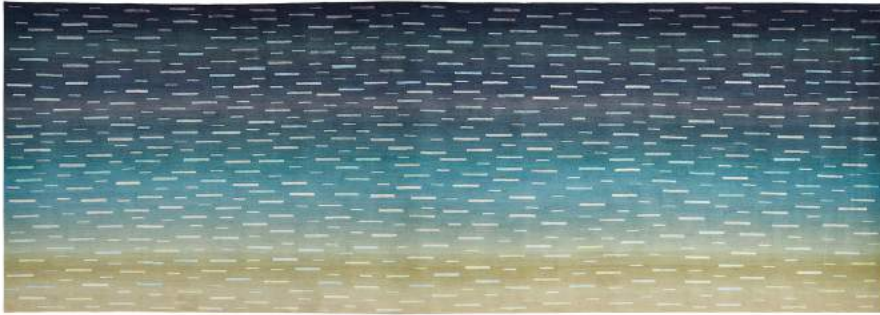

## EX - DISPLAY CARPETS (14. 7.20)

**SEASCAPE**  
7 × 2.35 m Hand knotted in wool & silk RRP: £21,714 **SALE: £10,857 (-50%)**

**SEASCAPE Runner**  
1 × 2.9 m  
Hand knotted graded wool with silk  
RRP: £3,828  
**SALE: £2,296.80 (-40%)**

**ROMAN POND**  
2. m dia.  
Hand knotted wool with silk  
RRP: £7,200  
**SALE: £4,320 (-40%)**

**MAPLE**  
2.35 × 1.7 m  
Hand knotted in wool & silk  
RRP: £4314.60  
**SALE: £2,157.30 (-50%)**

**LEPKE FROST**  
1.7 × 2.35 m  
Hand knotted in wool & silk  
RRP: £4314.60  
**SALE: £1725.84 (-60%)**

**SWEETLIPS**  
1.7 × 2.35 m  
Hand knotted graded wool with silk  
RRP: £6,471.90  
**SALE: £3,883.14 (-40%)**