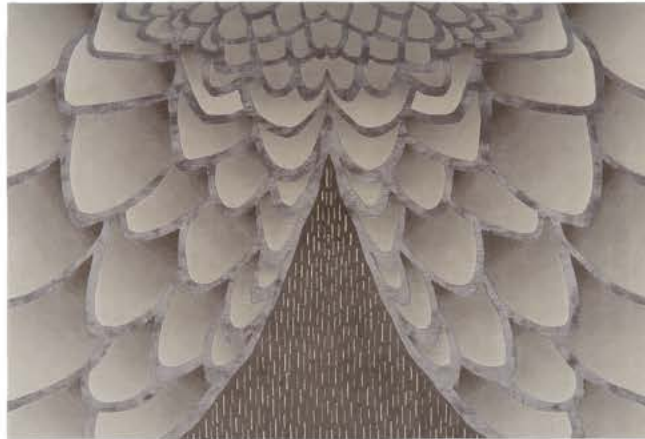

### ROMAN POND

2. m dia.

Hand knotted wool with silk

RRP: £7,200

**SALE: £4320 (-40%)**

### SEASCAPE Runner

1 x 2.9 m

Hand knotted graded wool with silk

RRP: £3,828

**SALE: £2296.80 (-40%)**